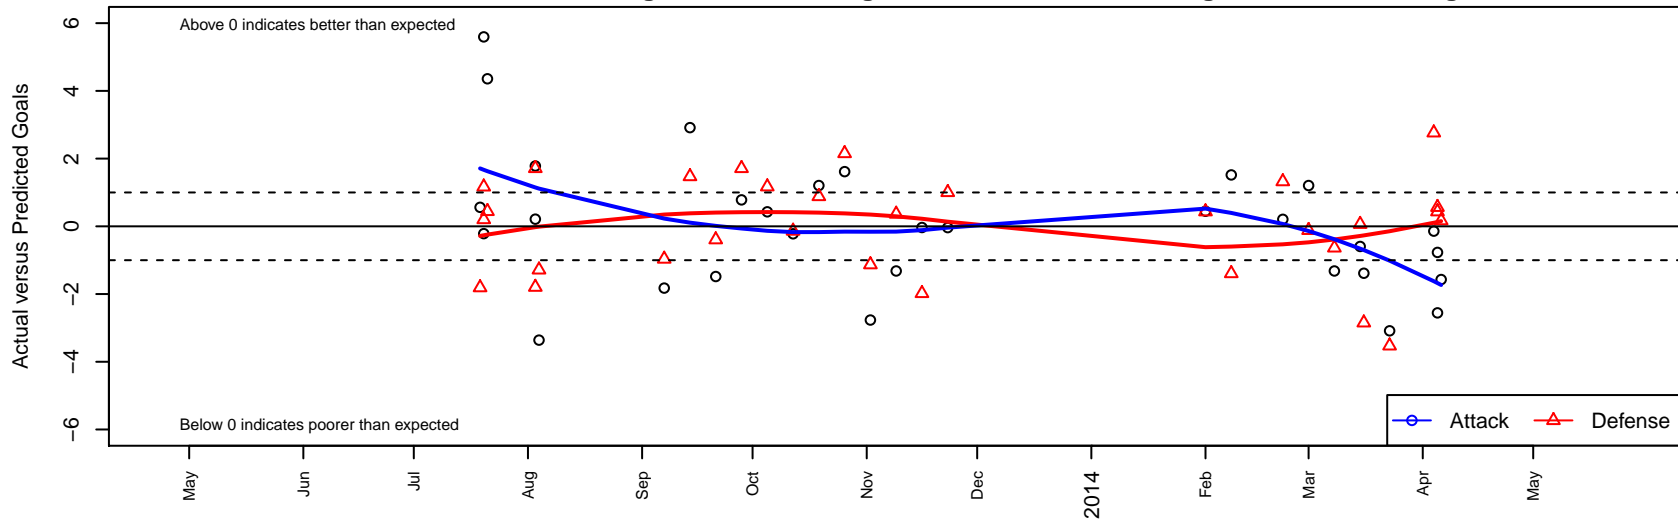

West Narrows FC Blue G02

West Narrows FC
 Gig Harbor, WA
 G02 total strength=214
 attack=0.22 defense=0.08
 fall league = PSPL Copa U11, Spr PSPL Class
 alt names used:
 West Narrows F.C. Blue 02
 West Narrows FC Blue 02
 WN Blue 02
 WEST NARROWS FC G02 (WA)

Venues played:
 KITG GU11 Red
 Dungeness Cup GU11
 PSPL Copa U11
 Spr PSPL Classic 2 U11
 WA Cup GU11 Gold/Silver/Bronze U11

West Narrows FC Blue G02
 Dots are actual minus expected GF (blue circles) and GA (red triangles).
 Blue line is smoothed change in attack strength. Red is smoothed change in defense strength.